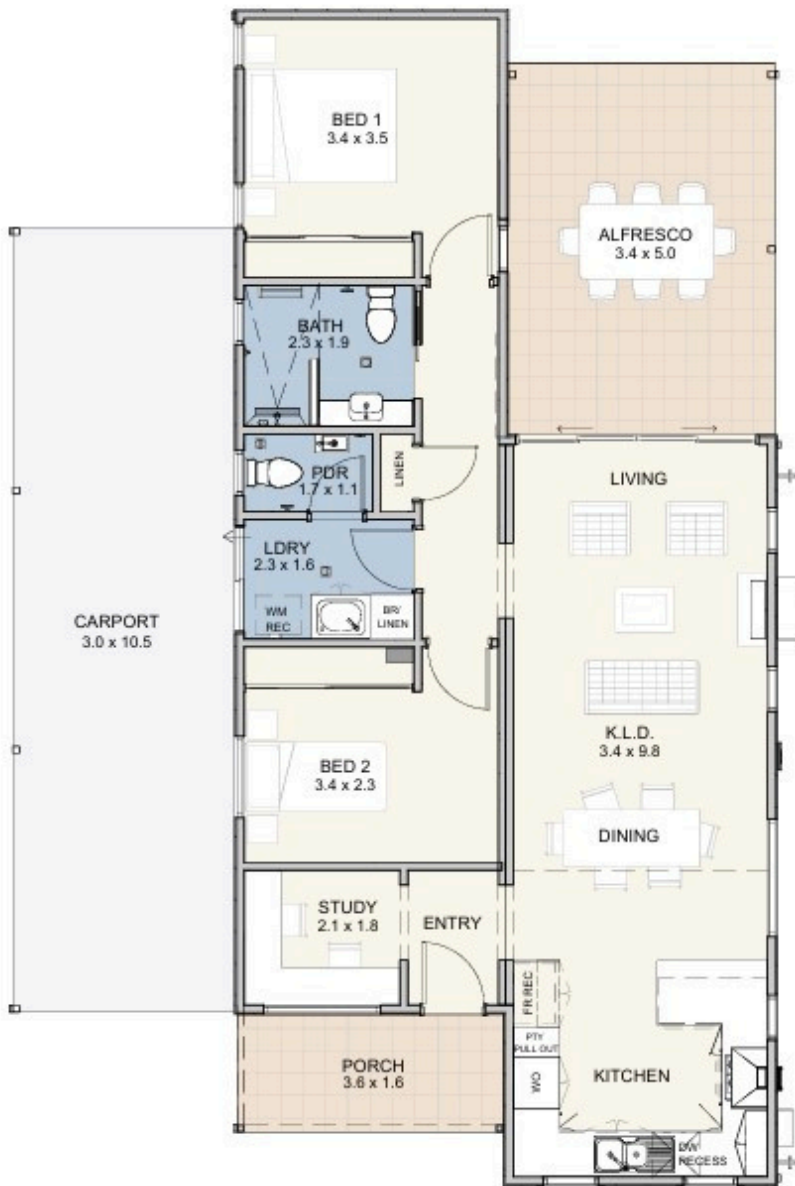

The Paperbark

2

1.5

2

1

The Paperbark

Home Size

House	84 m ²
Alfresco	18 m ²
Carport	32 m ²
Porch	6 m ²

Features

- ✓ Reverse cycle split system airconditioner to living area
- ✓ Ceiling fan to bedroom 1
- ✓ 600mm hotplate, wall oven & canopy rangehood
- ✓ Stone bench tops
- ✓ Soft close drawers & cupboards
- ✓ LED lighting throughout
- ✓ Heat pump hot water system
- ✓ Vinyl plank flooring throughout
- ✓ Ceramic tiling to wet areas
- ✓ Skirting boards throughout
- ✓ Roller blinds to all opening windows and sliding doors
- ✓ Flyscreens to all windows and sliding doors
- ✓ Wall and ceiling insulation
- ✓ Clothesline
- ✓ Garden shed