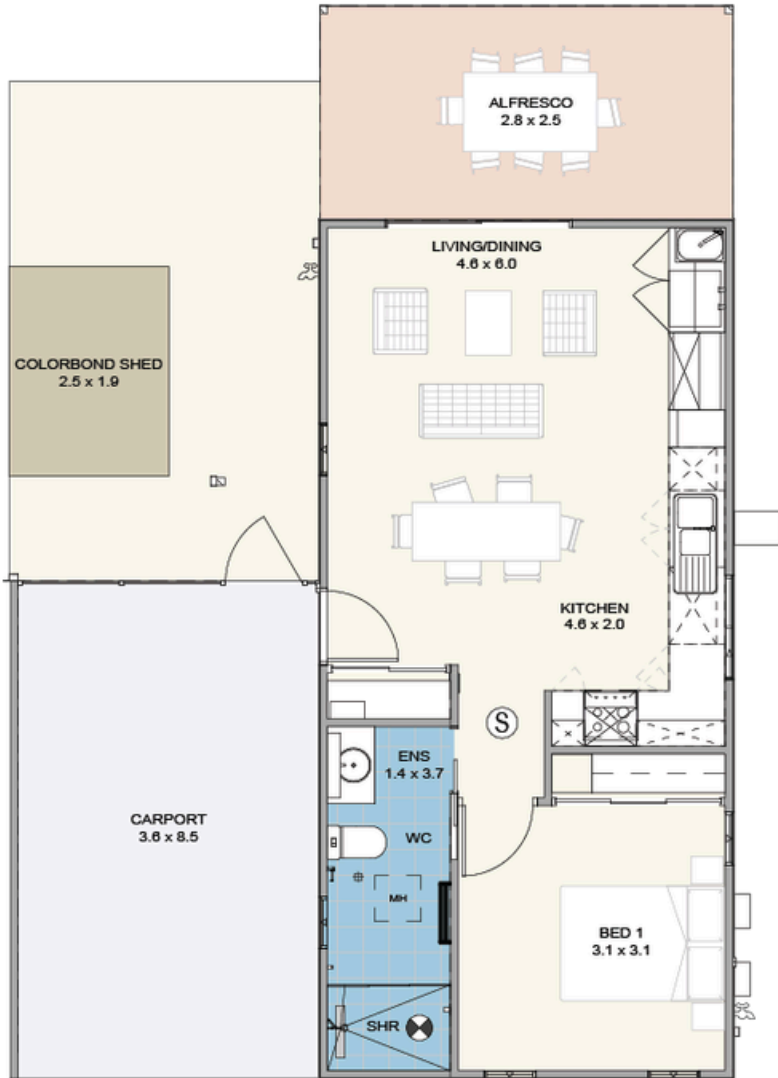

Ghost Gum (B)

-  1
-  1
-  1

Ghost Gum (B)

Home Size

House	48m ²
Alfresco	12m ²
Carport	21m ²

Features

- ✓ Reverse cycle split system airconditioner to living area
- ✓ Ceiling fan to bedroom 1
- ✓ 600mm hotplate, wall oven & canopy rangehood
- ✓ Stone bench tops
- ✓ Soft close drawers & cupboards
- ✓ LED lighting throughout
- ✓ Heat pump hot water system
- ✓ Vinyl plank flooring throughout
- ✓ Ceramic tiling to wet areas
- ✓ Skirting boards throughout
- ✓ Roller blinds to all opening windows and sliding doors
- ✓ Flyscreens to all windows and sliding doors
- ✓ Wall and ceiling insulation
- ✓ Clothesline
- ✓ Garden shed