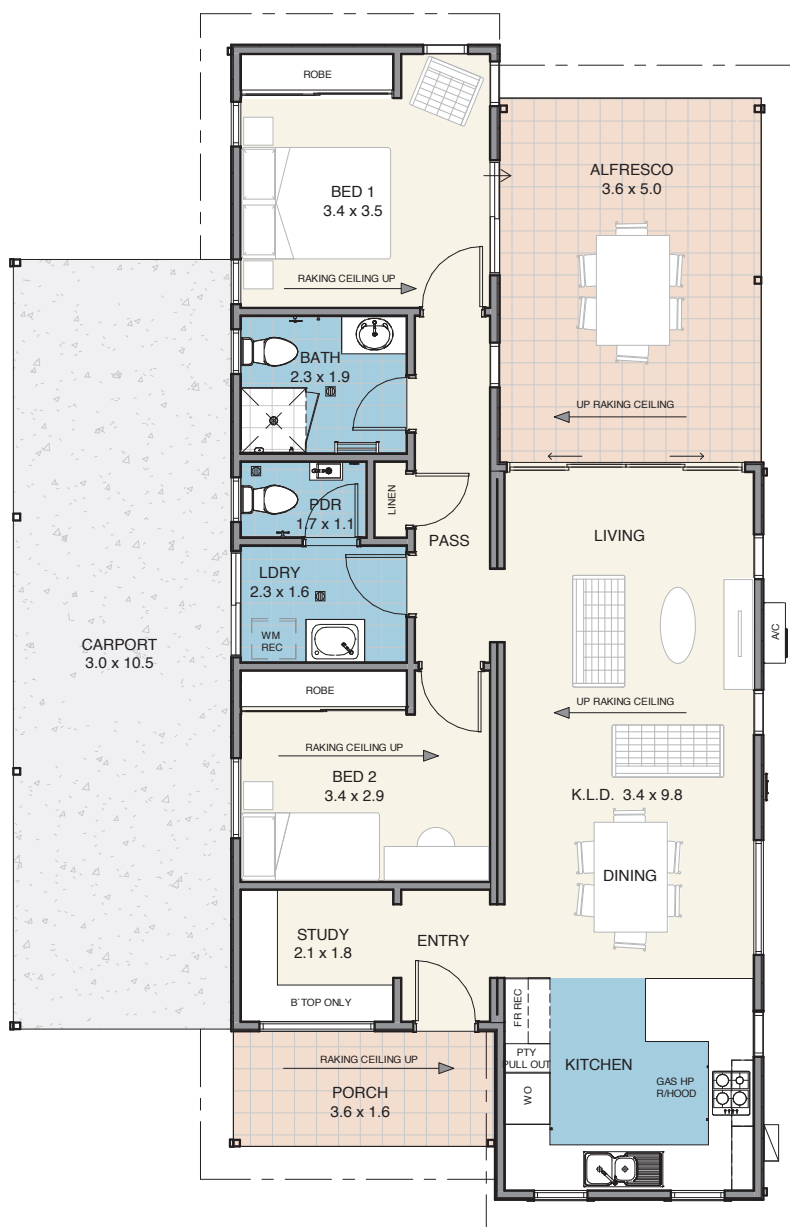

The Egret

2 

1.5 

2 

1 

from
\$399,500

A place to call home

The Egret gives you all the living spaces you need, including a study, two bedrooms, powder room, an expansive living/dining/kitchen and a large alfresco which can be accessed from bedroom 1 or the living area. The tandem carport cleverly provides space for two cars while accommodating the spacious living of this home.

EDENLIFE[®]
AUSTRALIND

The Egret

Specifications

House	85m ²
Alfresco	18m ²
Carport	32m ²
Porch	6m ²

Features

- Reverse cycle split system air-conditioning unit to living area
- Natural gas hotplate & fan forced electric oven
- Continuous flow hot water unit
- Full internal & external painting
- Built in robes to bedrooms
- Carpet to bedrooms
- Vinyl planking to living areas
- Flyscreens to windows
- Blinds to windows
- LED lighting throughout
- Tiled splashback to kitchen
- Soft close drawers throughout
- Stone benchtops
- Foldaway clothesline
- Full insulation